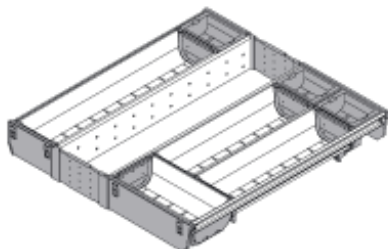

Product details

ORGA-LINE Cutlery insert / TANDEMBOX, NL=450 mm, Cabinet width: 500 mm

Part number	ZSI.50VEI4
Item number	06744500
Colour / finish	stainless steel brushed/dust grey
Packaging quantity	1
Weight per 1,000 Pcs in kg	2,135.5
EAN code	9002617639582
UPC code	

Technical attributes

Attribute	Value
type of drawer dividing system	Cutlery insert / TANDEMBOX
Nominal Length	450
Cabinet width	500
actual length	424
min. width	415
Max. width	424
Height	64.2
Item package	set
packaging	ORGA-LINE carton
Delivery includes	1box02,2box03,1box04,2CD var, 3adapter pce